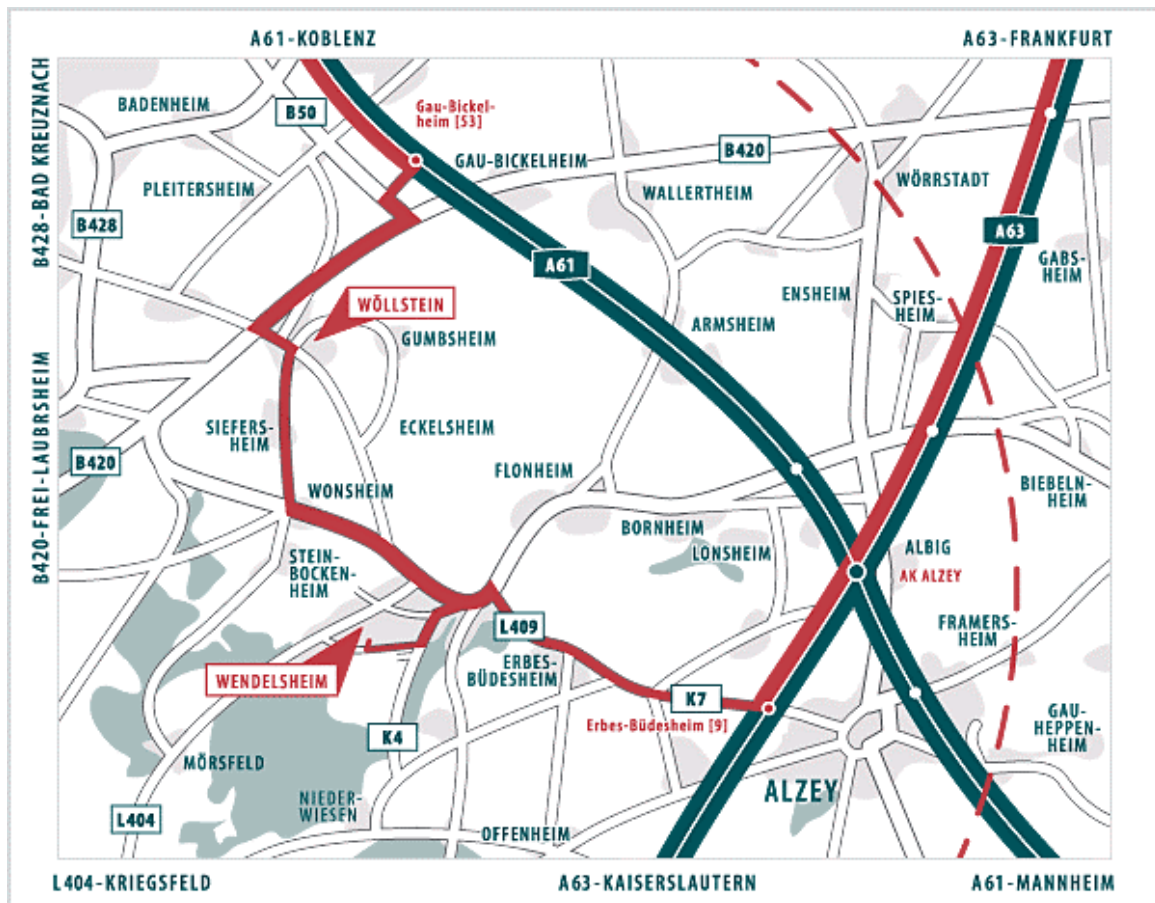

How to get to SCC by car

SCC can be easily accessed via two motorways:

- **A 63, Erbes-Büdesheim exit**
The "Erbes-Büdesheim" exit is the next exit after the junction of A61 and A63 close to the city of Alzey. Once you have left the highway, take the L405 in the direction of Bad Kreuznach to Wendelsheim.
- **A 61, Gau-Bickelheim exit**
Upon leaving the highway, follow the signs to Wöllstein (B 420). Once in Wöllstein, follow the signs for Wendelsheim/Alzey, driving through Siefersheim and Wonsheim to Wendelsheim.

- How to Find Us:**
 Following the signs for the MIKRO FORUM, turn onto "Bahnhofstrasse" from the L405. After following this road ca. 100 m, turn left onto local road K4 in the direction of Kriegsfeld/Nieder-Wiesen. Follow this road for approximately 1 km to "An der Schanz" (opposite the Hadselmühle). Turn right and follow this road uphill to the Mikro Forum and SCC.