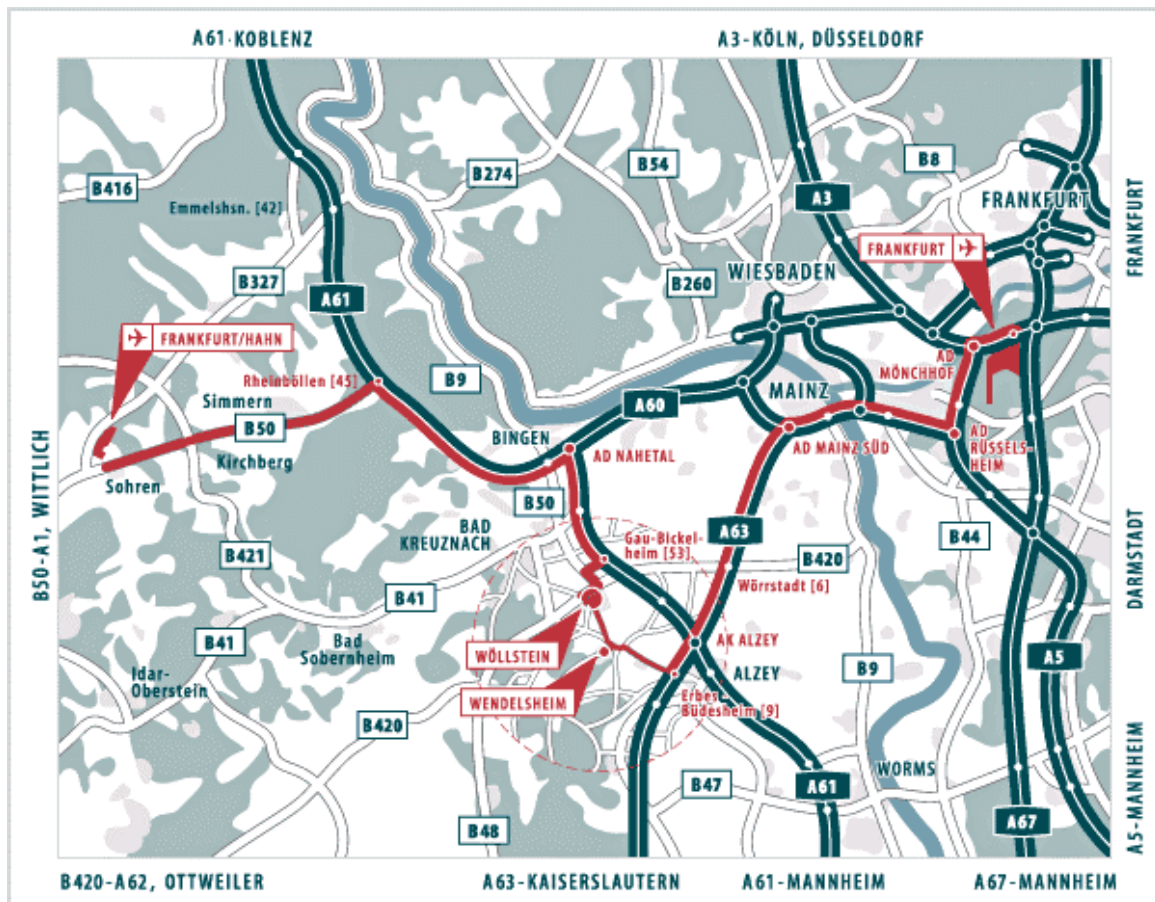

How to get to SCC by car

SCC can be easily accessed via two motorways:

- **A 63, Erbes-Büdesheim exit**
The "Erbes-Büdesheim" exit is the next exit after the junction of A61 and A63 close to the city of Alzey. Once you have left the highway, take the L405 in the direction of Bad Kreuznach to Wendelsheim.
- **A 61, Gau-Bickelheim exit**
Upon leaving the highway, follow the signs to Wöllstein (B 420). Once in Wöllstein, follow the signs for Wendelsheim/Alzey, driving through Siefersheim and Wonsheim to Wendelsheim.

- How to Find Us:**
 Following the signs for the MIKRO FORUM, turn onto "Bahnhofstrasse" from the L405. After following this road ca. 100 m, turn left onto local road K4 in the direction of Kriegsfeld/Nieder-Wiesen. Follow this road for approximately 1 km to "An der Schanz" (opposite the Hadselmühle). Turn right and follow this road uphill to the Mikro Forum and SCC.