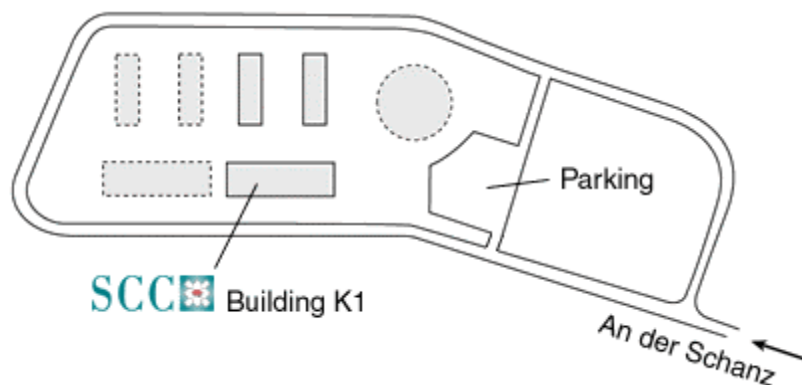

- How to Find Us:**
 Following the signs for the MIKRO FORUM, turn onto "Bahnhofstrasse" from the L405. After following this road ca. 100 m, turn left onto local road K4 in the direction of Kriegsfeld/Nieder-Wiesen. Follow this road for approximately 1 km to "An der Schanz" (opposite the Hadselmühle). Turn right and follow this road uphill to the Mikro Forum and SCC.